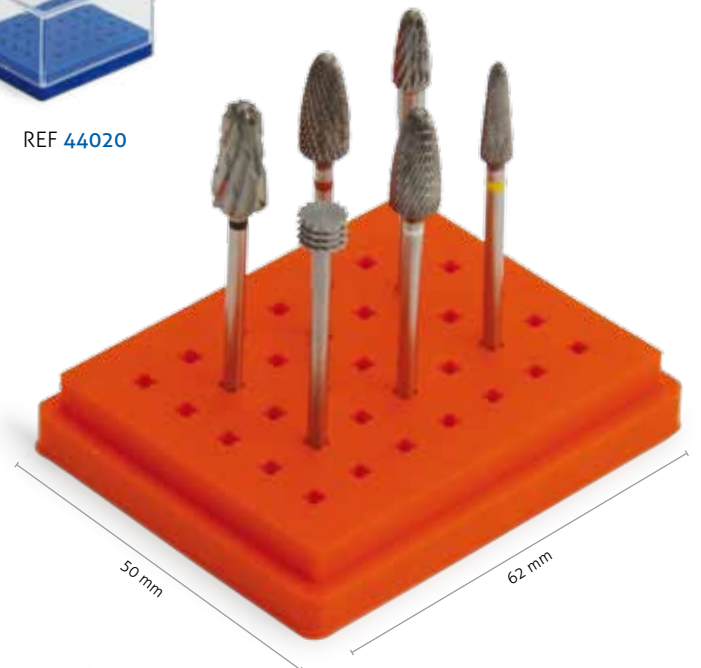

- for systematical storage of up to 35 different instruments
- suitable for different diameters and shanks, such as HP, RA and FG
- silicone base is autoclavable up to 134 °C

Sicherer Halt für FG,  
HP & RA Schaft  
safe grip of FG, HP &  
RA shanks

REF 44031

REF 44032

REF 44021

REF 44020

REF 44011

REF 44010

REF 44016

REF 44015