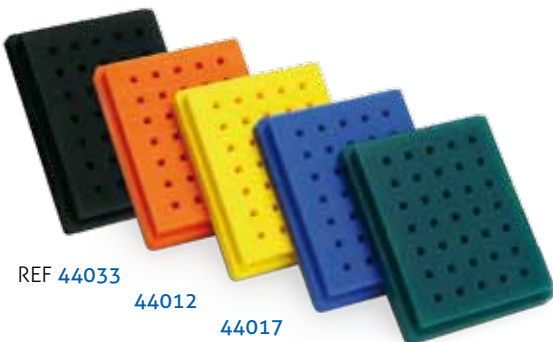

Einzelteile/ Individuals:

44017

44022

44027